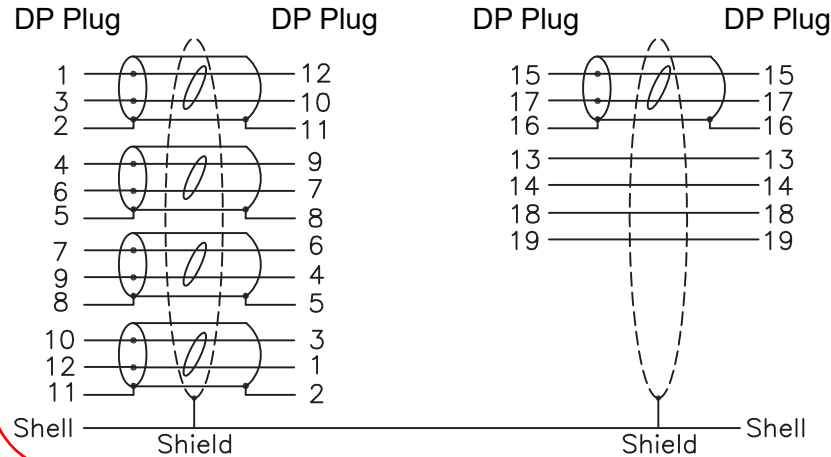

DisplayPort Plug

DisplayPort Plug

$L \pm T$ mm

Pin Assignment

Feature:

Resolution: 3480x2160P @ 60Hz

Specification :

- 1. Cable UL20276, [5P(30AWG)+4C(30AWG)] + ADB, Jacket Color: Black, OD: 6.0mm, LSOH
- 2. Conn. DisplayPort Plug, Conductor: Gold Plated, Shell: Gold Plated
- 3. Hood For DisplayPort Plug, Black ABS
- 4. Inner Molding PE
- 5. Outer Molding Black PVC: 45P

| Part No. | Length |
|------------|------------|
| 11.44.5810 | 1000±50 mm |
| 11.44.5811 | 2000±50 mm |

Product Name ROLINE GREEN DisplayPort Cable, v1.4, DP - DP, M/M

Product No. 11.44.5810 / 11.44.5811