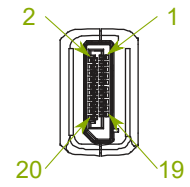

DisplayPort Plug

DisplayPort Plug

$L \pm T$ mm

Pin Assignment

Feature:

Resolution: 3480x2160P @ 60Hz

Specification :

- 1. Cable UL20276, [5P(30AWG)+4C(30AWG)] + ADB, Jacket Color: Black, OD: 6.0mm, LSOH
- 2. Conn. DisplayPort Plug, Conductor: Gold Plated, Shell: Gold Plated
- 3. Hood For DisplayPort Plug, Black ABS
- 4. Inner Molding PE
- 5. Outer Molding Black PVC: 45P

| Part No. | Length |
|------------|------------|
| 11.44.5810 | 1000±50 mm |
| 11.44.5811 | 2000±50 mm |

Product Name ROLINE GREEN DisplayPort Cable, v1.4, DP - DP, M/M

Product No. 11.44.5810 / 11.44.5811

Scale 1:1 Unit : mm