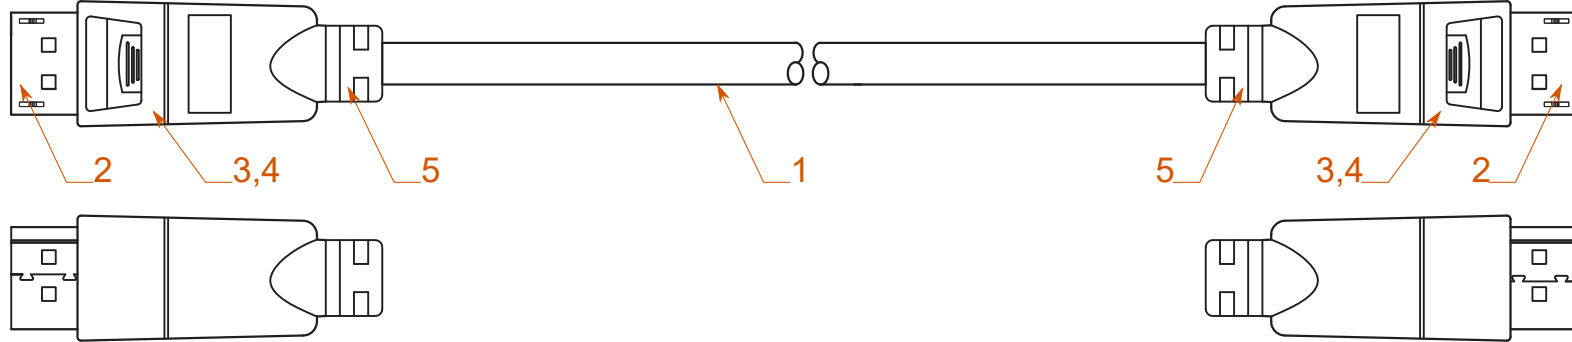

DisplayPort Plug

DisplayPort Plug

$L \pm T$ mm

Pin Assignment

Feature:

Resolution: 3480x2160P @ 60Hz

Specification :

- 1. Cable UL20276, [5P(30AWG)+4C(30AWG)] + ADB, Jacket Color: Black, OD: 6.0mm, LSOH
- 2. Conn. DisplayPort Plug, Conductor: Gold Plated, Shell: Gold Plated
- 3. Hood For DisplayPort Plug, Black ABS
- 4. Inner Molding PE
- 5. Outer Molding Black PVC: 45P

| Part No. | Length |
|------------|------------|
| 11.44.5810 | 1000±50 mm |
| 11.44.5811 | 2000±50 mm |

Product Name ROLINE GREEN DisplayPort Cable, v1.4, DP - DP, M/M

Product No. 11.44.5810 / 11.44.5811

Scale 1:1 Unit : mm