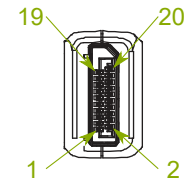

DisplayPort Plug

DisplayPort Plug

$L \pm T$ mm

Pin Assignment

Feature:

Resolution: 3480x2160P @ 60Hz

Specification :

- 1. Cable UL20276, [5P(30AWG)+4C(30AWG)] + ADB, Jacket Color: Black, OD: 6.0mm, LSOH
- 2. Conn. DisplayPort Plug, Conductor: Gold Plated, Shell: Gold Plated
- 3. Hood For DisplayPort Plug, Black ABS
- 4. Inner Molding PE
- 5. Outer Molding Black PVC: 45P

| Part No. | Length |
|------------|------------|
| 11.44.5810 | 1000±50 mm |
| 11.44.5811 | 2000±50 mm |

Product Name ROLINE GREEN DisplayPort Cable, v1.4, DP - DP, M/M

Product No. 11.44.5810 / 11.44.5811

Scale 1:1 Unit : mm