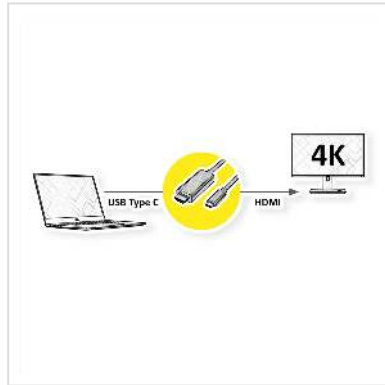

ROLINE Type C - HDMI Cable, M/M, 2 m

Product No.	11.04.5841
Manufacturer	ROLINE
Manufacturer No.	11.04.5841
EAN (single piece)	7611990145843

Connect your Macbook, Ultrabook, Notebook/Laptop or PC with USB Type C connector to an HDMI monitor, TV or projector with HDMI - with a maximum resolution of 3840x2160 @60Hz!

- USB 3.1 Type C to HDMI cable for Macbook, Ultrabook, Notebook/Laptop or PC
- This adapter allows you to mirror or extend the display of your device to any HDMI-enabled TV, projector or display
- Portable design
- No power adapter required
- Maximum resolution: 3840x2160 @60Hz
- Connectors: HDMI Male and Type C Male

Remark: Support of "Alternate Mode (DP Alt Mode)" required

Technical specifications

Manufacturer	ROLINE
Product group	Adapters, Terminators, Converters
Product type	USB-HDMI Adapter
Colour	black
Length	2 m
Side 1 connection (PC)	Typ C Male
Side 2 connection (Peripherals)	HDMI Male

Side 1 Connector Type	USB Type C (USB-C)
Side 1 Connector Gender	Male
Side 2 Connector Type	HDMI Type A
Side 2 Connector Gender	Male
Area of application	External
Weight	77.9 g
Height of packaging (single piece)	10 mm
Width of packaging (single piece)	220 mm
Depth of packaging (single piece)	280 mm
Package weight (single piece)	0.02 kg