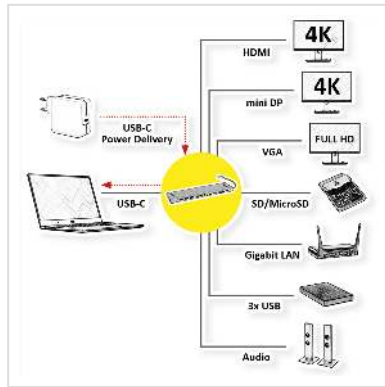

USB 3.2 Gen 2 Typ C Multiport Docking Station, 4K HDMI/Mini DP, VGA, 3x USB 3.2 Gen 1, 1x SD/Micro SD Card Reader, 1x USB Typ C PD (Power Delivery), 1x Gigabit Ethernet, 1x 3.5mm Audio

Product No.	12.02.1117
Manufacturer	ROLINE
Manufacturer No.	12.02.1117
EAN (single piece)	7630049611450

roline
Designed for Professionals

The USB Type C Docking Station with three video ports supplies your MacBook, Ultrabook, Notebook or Laptop with each one 4K capable HDMI/Mini DisplayPort connection, as well as with a VGA port, 3x USB 3.0 / USB 3.2 Gen 1, 1x SD/MicroSD card reader, 1x USB Type C PD (Power Delivery), 1x Gigabit Ethernet and a 3.5mm Audio Port!

- Plug & Play
- Aluminum enclosure in space grey
- Multiport Docking Station for maximum connectivity, allows you to expand one display or mirror it to up to two monitors, TVs or beamers at a time.
- Max. resolution: 3840x2160 @30Hz
- Small, compact and flattened design - Notebooks can be positioned at an angle on the docking station to make typing easier and healthier
- Anti-slip surface on both sides to protect your device
- System requirements: Windows 7/8/10 or MacOS X10.2 and higher

Technical specifications

Manufacturer	ROLINE
Product group	Adapters, Terminators, Converters
Product type	Docking Station
Colour	grey
Scope of delivery	Docking Station
Side 1 connection (PC)	USB Type C
Side 2 connection (Peripherals)	3x USB 3.0 socket, 1x HDMI socket, 1x Mini DP socket, 1x VGA socket, 1x Gigabit Ethernet socket, 1x Audio 3.5mm, 1x Card Reader, 1x PD
Side 1 Connector Type	USB Type C (USB-C)
Side 1 Connector Gender	Male
Side 2 Connector Type	HDMI Type A Mini DisplayPort HD D-Sub 15-pin (HD-15), VGA RJ-45 Mini Phone Stereo 3.5 mm, 3-pin SD-Card-Slot USB 3 Type A USB Type C PD (Power Delivery)
Side 2 Connector Gender	Female
Material	Aluminum
Weight	249.3 g
Height of packaging (single piece)	30 mm
Width of packaging (single piece)	100 mm
Depth of packaging (single piece)	340 mm
Package weight (single piece)	0.19 kg