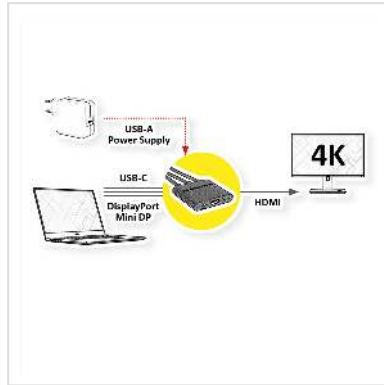

# ROLINE Cableadapter Mini DisplayPort / DisplayPort / Type C - HDMI, 0.15 m, Active

<b>Product No.</b>	12.03.3139
<b>Manufacturer</b>	ROLINE
<b>Manufacturer No.</b>	12.03.3139
<b>EAN (single piece)</b>	7630049617445

**2160p**  
UHD-1

**4K**

**For connecting a device with USB Type C, Mini DisplayPort or DisplayPort to a display device such as monitors, TVs or beamers with HDMI connection - with resolutions of up to 3840x2160 @60Hz!**

- Adapter with three interfaces for maximum flexibility to connect to your MacBook, Ultrabook, NUC or Desktop PC: Mini DisplayPort/ DisplayPort / USB Type C
- HDMI port for connection to the display device of your choice - whether TV, monitor or beamer
- Maximum resolution: 3840x2160 @60Hz
- Best suited for companies offering BYOD (Bring Your Own Device)
- The cable length is about 15cm each

Note: The DisplayPort adapter only works in one direction - the DisplayPort connector can only be used on the data source side (e.g. graphics card).