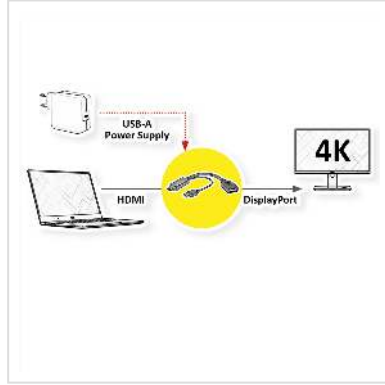

# ROLINE 4K Adapter, active, v1.2, HDMI - DP, M/F

|                           |               |
|---------------------------|---------------|
| <b>Product No.</b>        | 12.03.3147    |
| <b>Manufacturer</b>       | ROLINE        |
| <b>Manufacturer No.</b>   | 12.03.3147    |
| <b>EAN (single piece)</b> | 7630049619470 |

## HDMI to DisplayPort cable adapter for connecting a graphics card with HDMI to a monitor with DP connection - with a resolution of up to 3840x2160 @60Hz!

- If you want to connect a graphic card with HDMI Female to a monitor by using a DisplayPort cable, you need this HDMI to DisplayPort adapter
- Connectors: HDMI Male, DisplayPort Female
- DisplayPort version 1.2 allows increased resolutions, higher refresh rates, and greater color depth
- Max. resolution: 3840 x 2160 (@60Hz)
- Active
- Remark: The HDMI - DisplayPort adapter is only working in one direction: the HDMI Port plug has to be connected to the source device (e.g. graphic card)