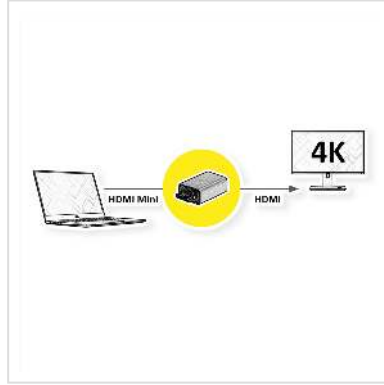

# ROLINE HDMI Adapter, HDMI F - HDMI Mini M

|                           |               |
|---------------------------|---------------|
| <b>Product No.</b>        | 12.03.3154    |
| <b>Manufacturer</b>       | ROLINE        |
| <b>Manufacturer No.</b>   | 12.03.3154    |
| <b>EAN (single piece)</b> | 7630049614314 |

**roline**  
Designed for Professionals

**2160p**  
UHD-1

**4K**

- Suitable for resolutions up to 3840x2160 @30Hz
- Golden metal connector housing
- Adapter from HDMI to Mini HDMI (HDMI C)
- Small dimensions ensure a perfect fit in almost any situation
- Dimensions: 10x20x30mm

## Technical specifications

|                                 |                                   |
|---------------------------------|-----------------------------------|
| Manufacturer                    | ROLINE                            |
| Product group                   | Adapters, Terminators, Converters |
| Product type                    | HDMI-HDMI Mini Adapter            |
| Colour                          | gold                              |
| Scope of delivery               | 1x Adapter                        |
| Max. resolution                 | 3840 x 2160 @30Hz (4K, Full HD)   |
| Side 1 connection (PC)          | HDMI Female                       |
| Side 2 connection (Peripherals) | HDMI Mini Male                    |
| Side 1 Connector Type           | HDMI Type C (Mini)                |

|                         |                 |
|-------------------------|-----------------|
| Side 1 Connector Gender | Male            |
| Side 2 Connector Type   | HDMI Type A     |
| Side 2 Connector Gender | Female          |
| Active / Passive        | Passive         |
| Area of application     | External        |
| Dimensions (HxWxD)      | 10 x 20 x 30 mm |
| height                  | 10 mm           |
| width                   | 20 mm           |
| depth                   | 30 mm           |