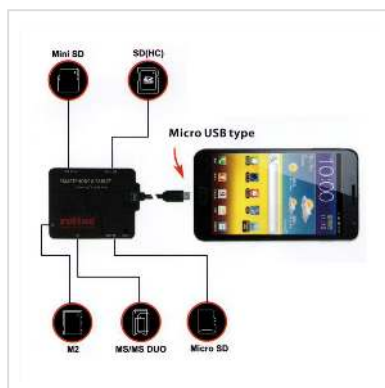

# ROLINE USB 2.0 CardReader for Android Smartphone+Tablet, black

<b>Product No.</b>	15.08.6252
<b>Manufacturer</b>	ROLINE
<b>Manufacturer No.</b>	15.08.6252
<b>EAN (single piece)</b>	7611990128648

**roline**  
Designed for Professionals

- Suitable for all Android Smartphones/Tablets with a Micro B USB interface which enables OTG function
- Transfer your precious vacation pictures from the memory card of your digital camera on your Android smartphone / tablet using the ROLINE card reader
- Supports USB 2.0
- Card Reader works with multiple media, as e.g. SD (Secure Digital) Card, SDHC, MS (Memory Stick), MS Duo, mini/micro SD
- No adapter required for Micro SD/M2 Cards
- Supported Operating Systems: Android

## USB On-The-Go

USB OTG is designed to connect devices directly to each other. With USB OTG, for example, images from a digital camera can be stored directly on a directly connected USB stick. To do this, both devices must be OTG-enabled and connected with a USB OTG cable.

### Technical specifications

Manufacturer	ROLINE
Product group	Drives
Product type	Card Reader
Colour	black
Scope of delivery	Card Reader

Interface	USB 2.0, Micro USB B
Area of application	External
Technical particularity	USB On-the-go
Dimensions (HxWxD)	12 x 63 x 50 mm
Height	12 mm
Width	63 mm
Depth	50 mm
Weight	29.3 g