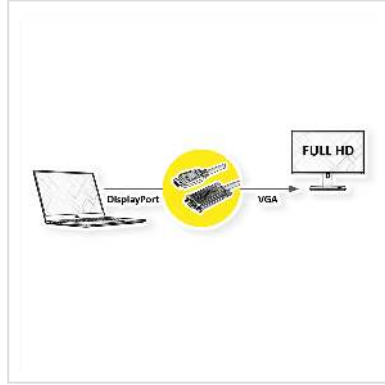

# VALUE Cable DisplayPort - VGA, M / M, black, 2 m

<b>Product No.</b>	11.99.5802
<b>Manufacturer</b>	VALUE
<b>Manufacturer No.</b>	11.99.5802
<b>EAN (single piece)</b>	7630049616301

## DisplayPort to VGA cable for connecting a graphics card with DP to a monitor with VGA connector - with a resolution of up to 1920x1080@60Hz!

- For connecting a graphic card with DisplayPort connector to a VGA monitor
- Supports maximum resolutions of up to 1920x1080 @60Hz
- The lock mechanisms of DP and VGA prevent the plugs from slipping out of the source/display and secure the connection
- Connectors: DisplayPort Male and VGA Male
- Remark: The DisplayPort-VGA cable is only working in one direction: the DisplayPort plug has to be connected to the source device (e.g. graphic card)

### Technical specifications

Manufacturer	VALUE
Product group	Video Cable
Product type	DisplayPort-VGA Adapter
Colour	black
Length	2 m
Max. resolution	1920 x 1080 / 1920 x 1200 @60Hz (2K, Full HD)

Side 1 Connector Type	DisplayPort
Side 1 Connector Gender	Male
Side 2 Connector Type	HD D-Sub 15-pin (HD-15), VGA
Side 2 Connector Gender	Male
Area of application	External
Hand locking screws	Yes
Weight	144.2 g
Height of packaging (single piece)	40 mm
Width of packaging (single piece)	170 mm
Depth of packaging (single piece)	190 mm
Package weight (single piece)	0.19 kg