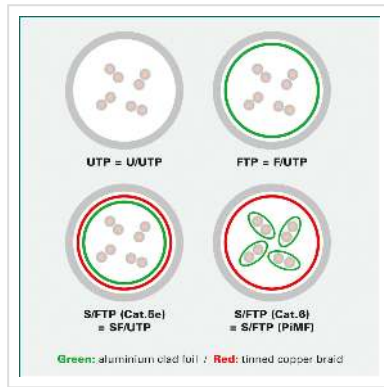

ROLINE GREEN U/FTP DataCenter Patch Cord Cat.6A (Class EA), LSOH, slim, white, 1 m

Product No. 21.44.1701
Manufacturer ROLINE GREEN
Manufacturer No. 21.44.1701
EAN (single piece) 7630049619531

Category 6a twisted-pair patch cable with shielded RJ-45 connectors on both sides. Particularly thin and flexible cable with individual pairs of wires in aluminium-laminated foil for use in confined spaces, such as in data centres.

- Durable thanks to moulded-on kink protection
- Suitable as patch cable in patch panels or as device connection cable and intended for use in the LAN
- Contact assignment: 1:1 according to EIA/TIA568, 8 cores
- Structure: 8 cores stranded wire, pairs shielded with alu-laminated foil

ROLINE GREEN products are marked only with a paper tag and build with halogen-free TPE material, without plastic bags and without plastic cable straps for use in eco-friendly environments.

Technical specifications

Manufacturer	ROLINE GREEN
Product group	Twisted Pair Cable
Product type	FTP Patch Cord
Colour	white

Length	1 m
Scope of delivery	Cable without plastic bag, only marked with a paper label
Shield type	FTP
Transfer quality	Cat6A / Class EA
Quantity of wires	8
Conductor type	Wire
Crossed	No
Slim cable	Yes
Cable LSOH	Yes
Material (external cable mantle)	LSOH-TPE
Side 1 Connector Type	RJ-45
Side 1 Connector Gender	Male
Side 2 Connector Type	RJ-45
Side 2 Connector Gender	Male
Connector Type RJ45	Standard
Weight	21 g
Height of packaging (single piece)	20 mm
Width of packaging (single piece)	50 mm
Depth of packaging (single piece)	50 mm
Package weight (single piece)	0.025 kg